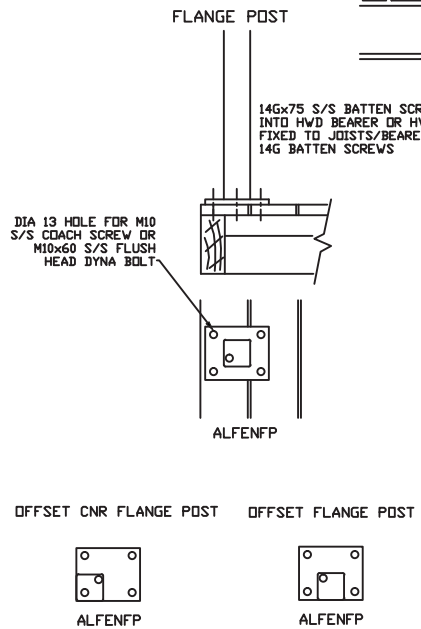

MATERIAL:ALUMINIUM 6061 T6

EDGE CONCEPTS (QLD) PTY LTD 50-52 KABI CIRCUIT DECEPTION BAY 4508 PH.3897 8700 FAX.3897 8777	PART NO.	
	UPRIGHTS THRU THE RAIL	
DESCRIPTION.		
TUBULAR FENCING		
SCALE: NTS	DATE: NOV 2007	DRAWN: A.H.S.