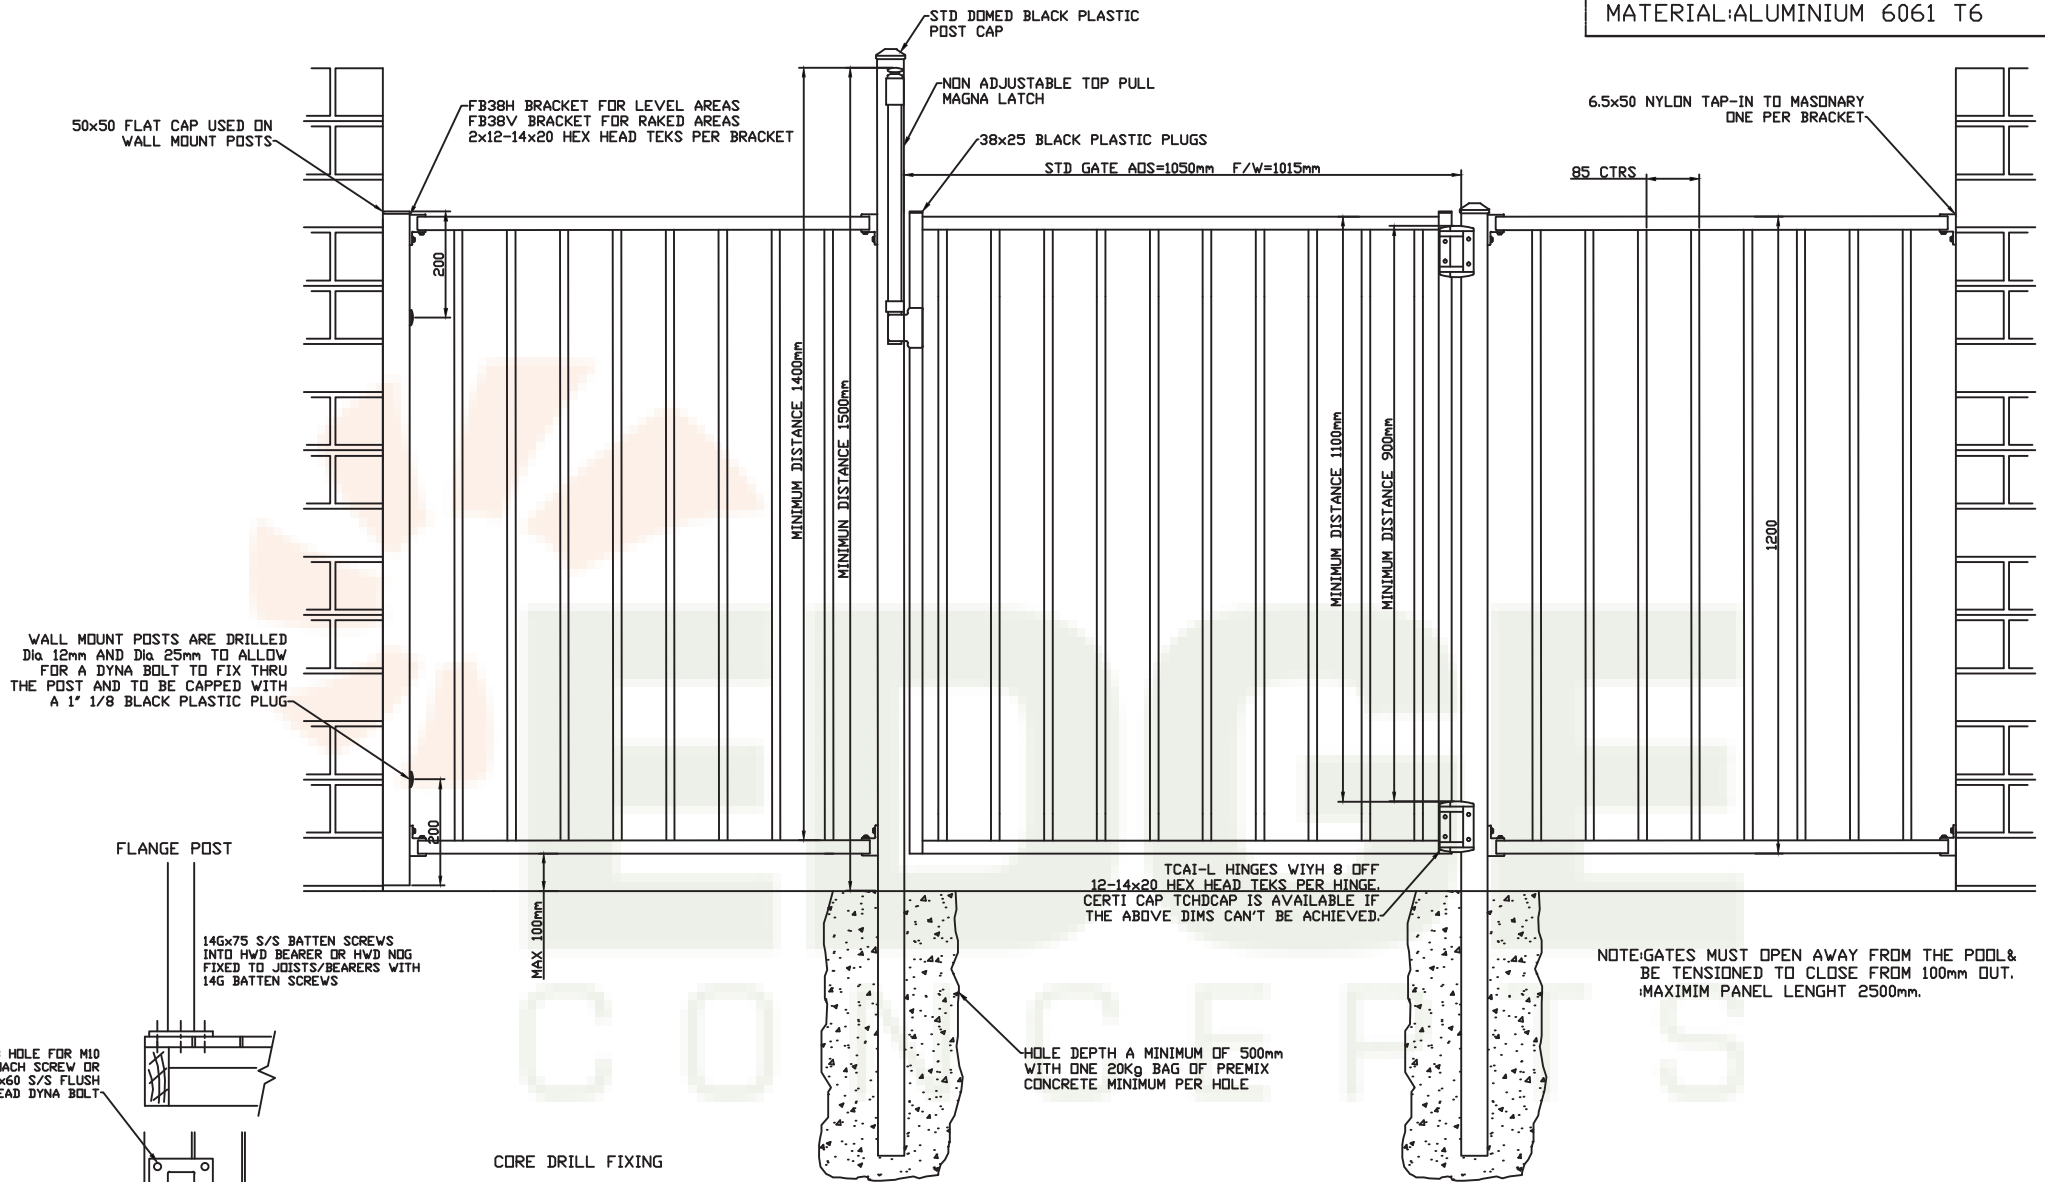

MATERIAL:ALUMINIUM 6061 T6

EDGE CONCEPTS (QLD) PTY LTD 50-52 KABI CIRCUIT DECEPTION BAY 4508 PH.3897 8700 FAX.3897 8777	PART NO.	
	UPRIGHTS THRU THE RAIL	
DESCRIPTION.		
TUBULAR FENCING		
SCALE: NTS	DATE: NOV 2007	DRAWN: A.H.S.