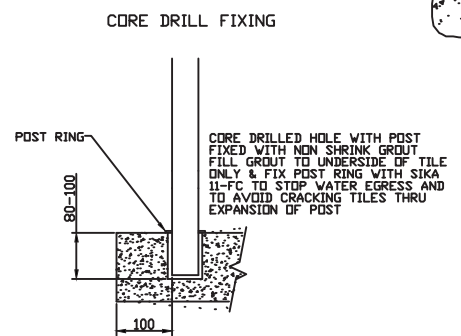

MATERIAL:ALUMINIUM 6061 T6

EDGE CONCEPTS (QLD) PTY LTD 50-52 KABI CIRCUIT DECEPTION BAY 4508 PH.3897 8700 FAX.3897 8777	PART NO.	
	UPRIGHTS THRU THE RAIL	
DESCRIPTION.		
TUBULAR FENCING		
SCALE: NTS	DATE: NOV 2007	DRAWN: A.H.S.